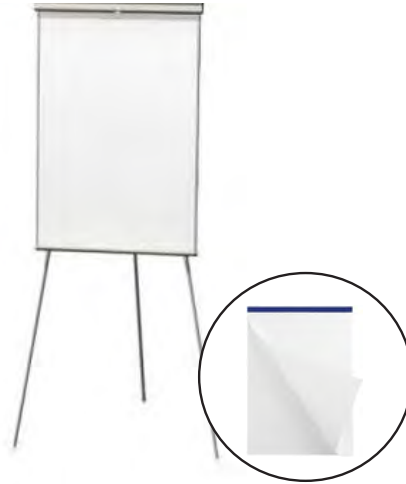

DCBW - Display Cabinet/Book Case: White
31-1/2" w x 11" d x 79-1/2" h

DSWD - Wooden Shelving Unit : Walnut
34" w x 16" d x 78" h

DBB - Backlit Bar Unit : White
39" w x 19-1/2" d x 40" h

TDRC - Rustic Display Cabinet: Driftwood
58" w x 18" d x 34" h

DAB - Avenue Bar: White Acrylic/Chrome
72" w x 23" d x 48" h

DAT - Avenue Table: White Acrylic with Chrome Frame - 72" w x 30" d x 42" h

DAC - Avenue Cruiser: White Acrylic with Chrome Frame - 24" x 24"

TDCH - Chelsea Media Unit: Black/Brown
47" w x 18" d x 18" h

Display Furniture & Items

Display Furniture & Items

DLR - Z Zigzag Literature Rack: Chrome/Black
6 Pockets sized at: 12-1/8w"x 9"l x 1"d x 61"h
Footprint size: 10-7/8"w x 14-3/8"l